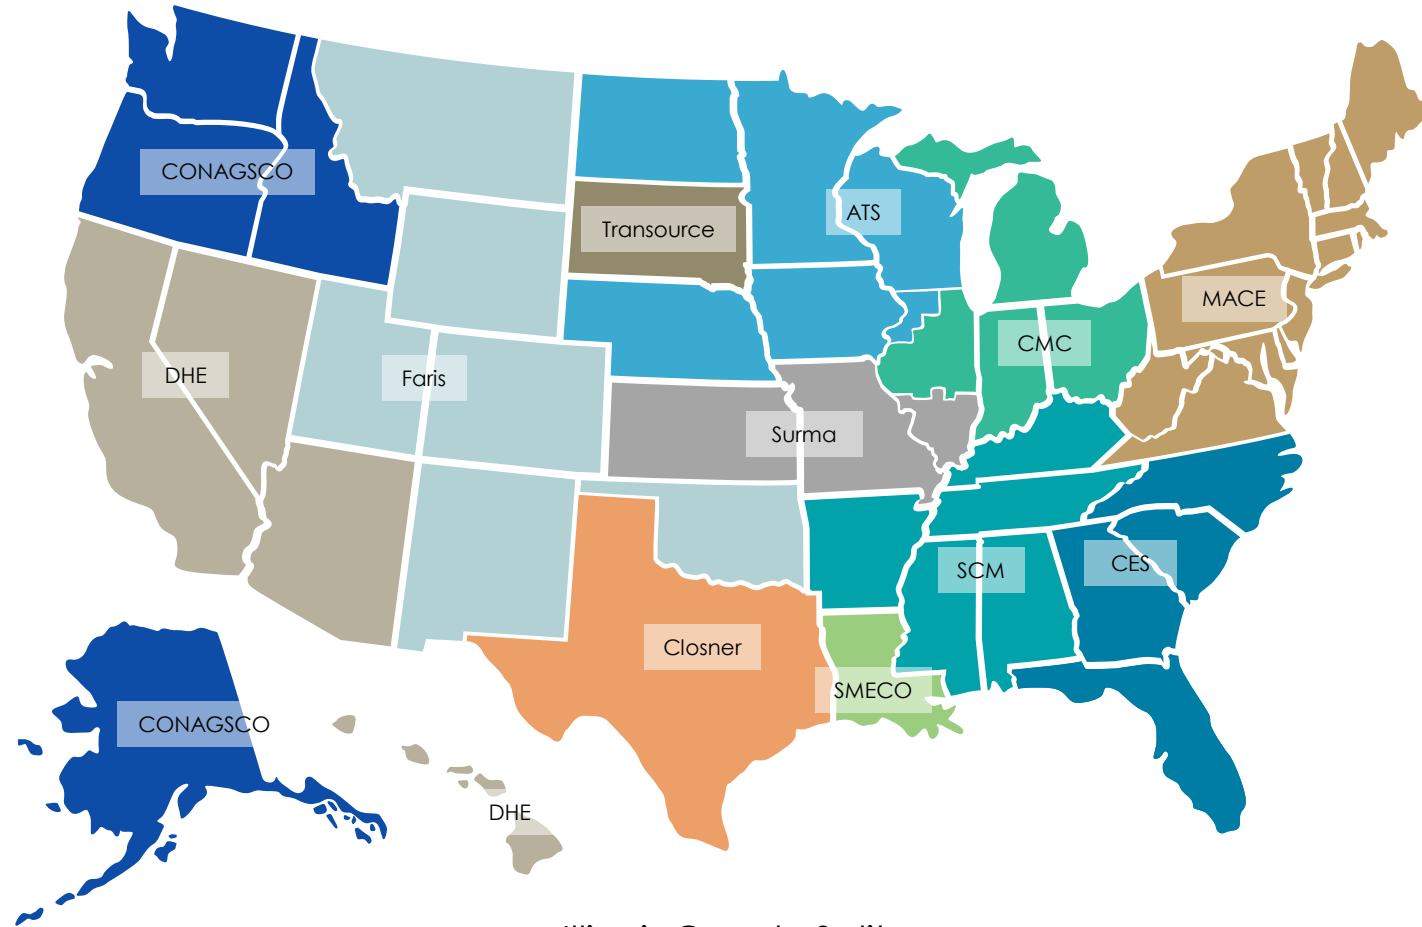

Concrete Dealer Network

- **Advanced Technical Services (ATS)**
 Iowa, Nebraska, Northwest Illinois, North Dakota, Minnesota, Wisconsin
- **Closter Equipment Company, Inc.**
 Texas
- **CONAGSCO**
 Alaska, Idaho, Oregon, Washington
- **Concrete Equipment Supply, LLC (CES)**
 Florida, Georgia, North Carolina, South Carolina
- **Concrete Machinery Company (CMC)**
 Central Illinois, Indiana, Ohio, Michigan
- **Dave Humphrey Enterprises, Inc. (DHE)**
 Arizona, California, Hawaii, Nevada
- **Faris Machinery Company**
 Colorado, Montana, New Mexico, Oklahoma, Utah, Wyoming
- **Mid Atlantic Concrete Equipment (MACE)**
 Connecticut, DC, Delaware, Maine, Maryland, Massachusetts, New Hampshire, New Jersey, New York, Pennsylvania, Rhode Island, Vermont, Virginia, West Virginia
- **SMECO**
 Louisiana
- **Southern Concrete Machinery (SCM)**
 Alabama, Arkansas, Kentucky, Mississippi, Tennessee
- **Surma Equipment Sales**
 Kansas, Missouri, South Illinois
- **Transource Truck And Equipment, Inc.**
 South Dakota

Illinois County Split

ATS: Carroll, Hancock, Henderson, Henry, Jo Daviess, Lee, Mercer, Ogle, Rock Island, Stephenson, Warren, Whiteside, Winnebago

CMC: Adams, Boone, Brown, Bureau, Cass, Champaign, Christian, Clark, Coles, Cook, Cumberland, DeKalb, Dewitt, Douglas, DuPage, Edgar, Effingham, Ford, Fulton, Greene, Grundy, Iroquois, Kane, Kankakee, Kendall, Knox, Lake, LaSalle, Livingston, Logan, Macon, Macoupin, Marshall, Mason, McDonough, McHenry, McLean, Menard, Montgomery, Morgan, Moultrie, Peoria, Piatt, Pike, Putnam, Sangamon, Schuyler, Scott, Shelby, Stark, Stephenson, Tazewell, Vermilion, Will, Woodford

Surma: Alexander, Bond, Calhoun, Clay, Clinton, Crawford, Edwards, Fayette, Franklin, Gallatin, Hamilton, Hardin, Jackson, Jasper, Jefferson, Jersey, Johnson, Lawrence, Madison, Marion, Massac, Monroe, Perry, Pope, Pulaski, Randolph, Richland, Saline, St. Clair, Union, Wabash, Washington, Wayne, White, Williamson